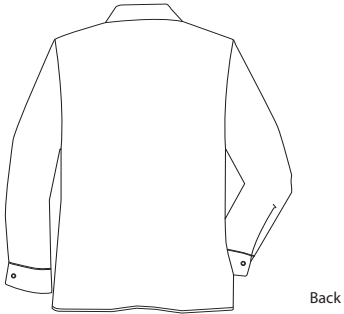

Ladies Long Sleeve Pocketless Snap Shirt

Front

Back

CS15

* 4.25-ounce, 65/35 poly/cotton * Reverse placket * Squared bottom hem to be worn tucked in or out

Care Instructions:
Machine wash, tumble dry.
*Meets IL50 specifications

Finished Measurements in Inches

Size	XS	S	M	L	XL	2XL	3XL	4XL
Chest	19.5	20.5	21.75	23.25	25.25	27.25	29.25	31.25
Length	25.75	26.25	26.75	27.25	27.75	28.25	28.75	29.25
Sleeve	30.5	31.25	32	32.75	33.5	34.25	35	35